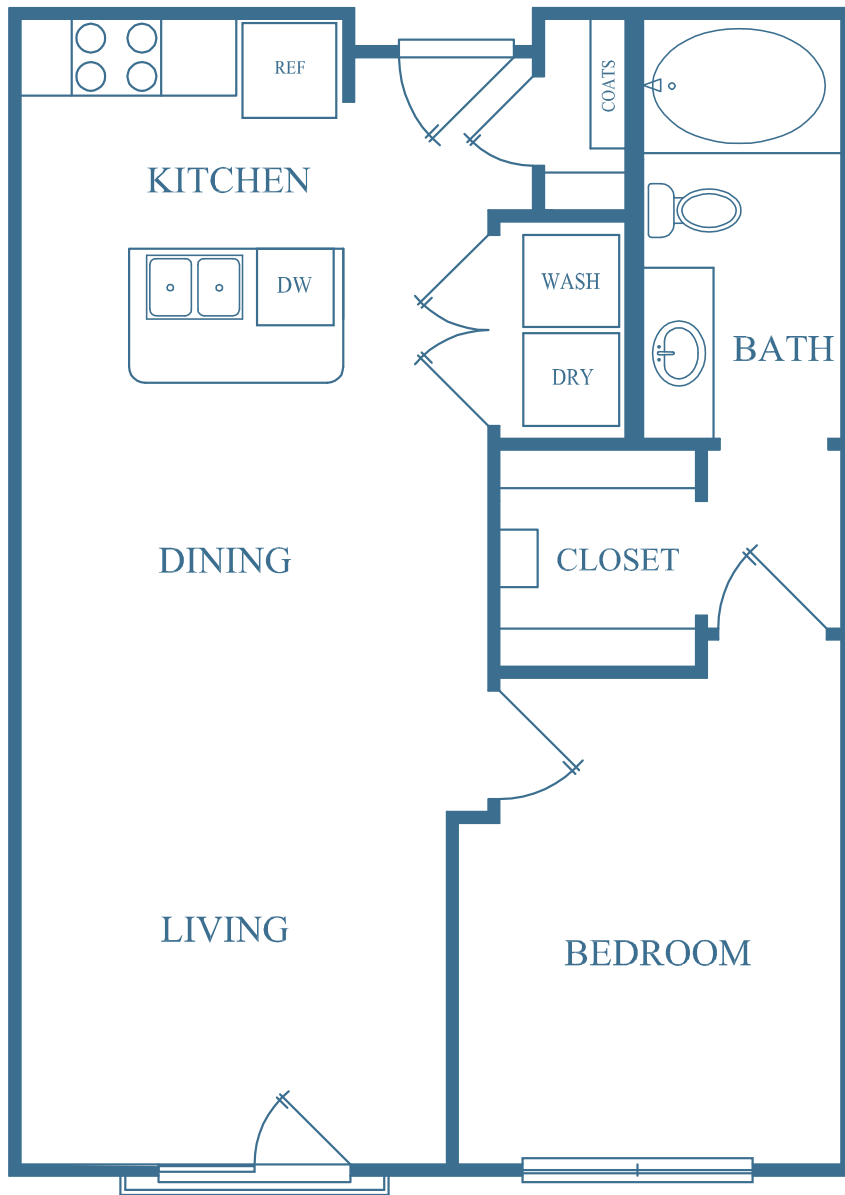

FLOORPLAN A1

ONE BEDROOM, ONE BATH
665 SQUARE FEET

Scale 3/16"=1'-0"